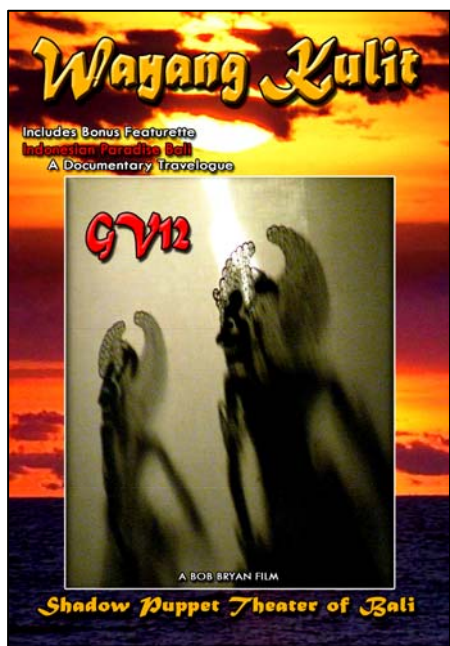

# GV12 WAYANG KULIT: Shadow Puppet Theater of Bali

## SYNOPSIS

*Located just 8 degrees south of the equator and 2 miles east of Java is an Indonesian Island so celebrated in legend that the mere mention of its name conjures up images of mystery and excitement. That magical place is Bali, Indonesia. Traveling 1/2 way around the world to a completely different culture, multi award-winning filmmaker Bob Bryan discovered the fantastic **Wayang Kulit Shadow Puppet Theater**.*

*In this wonderful presentation, Bob shares the live shadow play (performed in it's entirety on-location in Bali, Indonesia) for all of us to experience and enjoy.*

***Wayang** is the Indonesian word for theater (literally means "shadow"). **Kulit** means skin (the puppets are made of leather). **The Dalang** or Master Puppeteer is believed to communicate between the physical and spiritual world. **The Dalang** brings the puppets to life while simultaneously singing, speaking all the voices of the characters & tapping out all the cues for the musicians.*